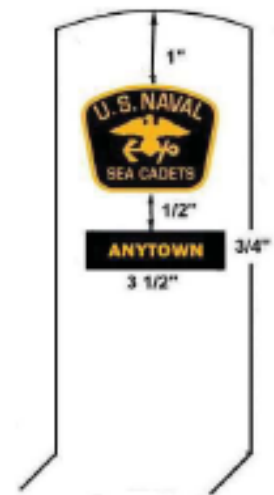

**RIGHT SLEEVE
NSCC PETTY OFFICER
RATING BADGE**

**RIGHT SLEEVE
NSCC CADET
RATING CHEVRONS**

**LEFT SLEEVE
NSCC CADET
FLASH AND UIM**

SEA CADET DRESS UNIFORM FLASH / RANK PLACEMENT

**RIGHT SLEEVE
NLCC PETTY OFFICER
RATING BADGE**

**RIGHT SLEEVE
NLCC CADET
RATING CHEVRONS**

**LEFT SLEEVE
NLCC CADET
FLASH**

LEAGUE CADET DRESS UNIFORM FLASH / RANK PLACEMENT

COVER FLASH PLACEMENT

NWU FLASH PLACEMENT