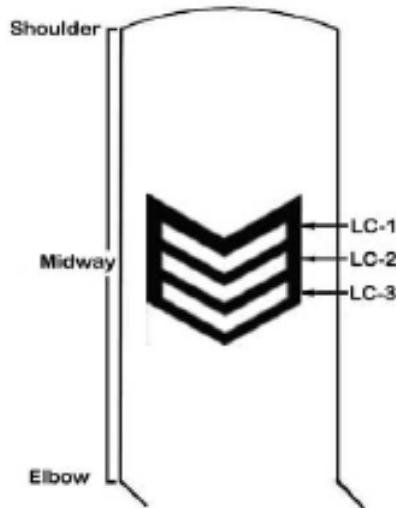

**RIGHT SLEEVE
NSCC PETTY OFFICER
RATING BADGE**

**RIGHT SLEEVE
NSCC CADET
RATING CHEVRONS**

**LEFT SLEEVE
NSCC CADET
FLASH AND UIM**

SEA CADET DRESS UNIFORM FLASH / RANK PLACEMENT

**RIGHT SLEEVE
NLCC PETTY OFFICER
RATING BADGE**

**RIGHT SLEEVE
NLCC CADET
RATING CHEVRONS**

**LEFT SLEEVE
NLCC CADET
FLASH**

LEAGUE CADET DRESS UNIFORM FLASH / RANK PLACEMENT

COVER FLASH PLACEMENT

NWU FLASH PLACEMENT