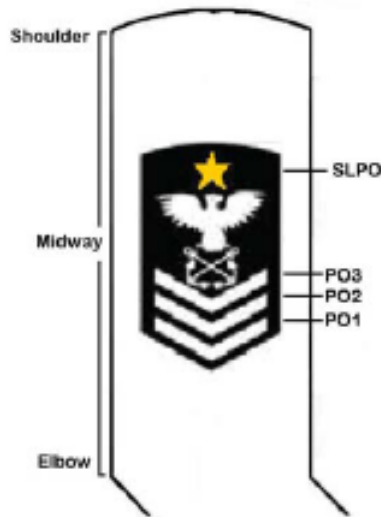

**RIGHT SLEEVE
NSCC PETTY OFFICER
RATING BADGE**

**RIGHT SLEEVE
NSCC CADET
RATING CHEVRONS**

**LEFT SLEEVE
NSCC CADET
FLASH AND UIM**

SEA CADET DRESS UNIFORM FLASH / RANK PLACEMENT

**RIGHT SLEEVE
NLCC PETTY OFFICER
RATING BADGE**

**RIGHT SLEEVE
NLCC CADET
RATING CHEVRONS**

**LEFT SLEEVE
NLCC CADET
FLASH**

LEAGUE CADET DRESS UNIFORM FLASH / RANK PLACEMENT

COVER FLASH PLACEMENT

NWU FLASH PLACEMENT