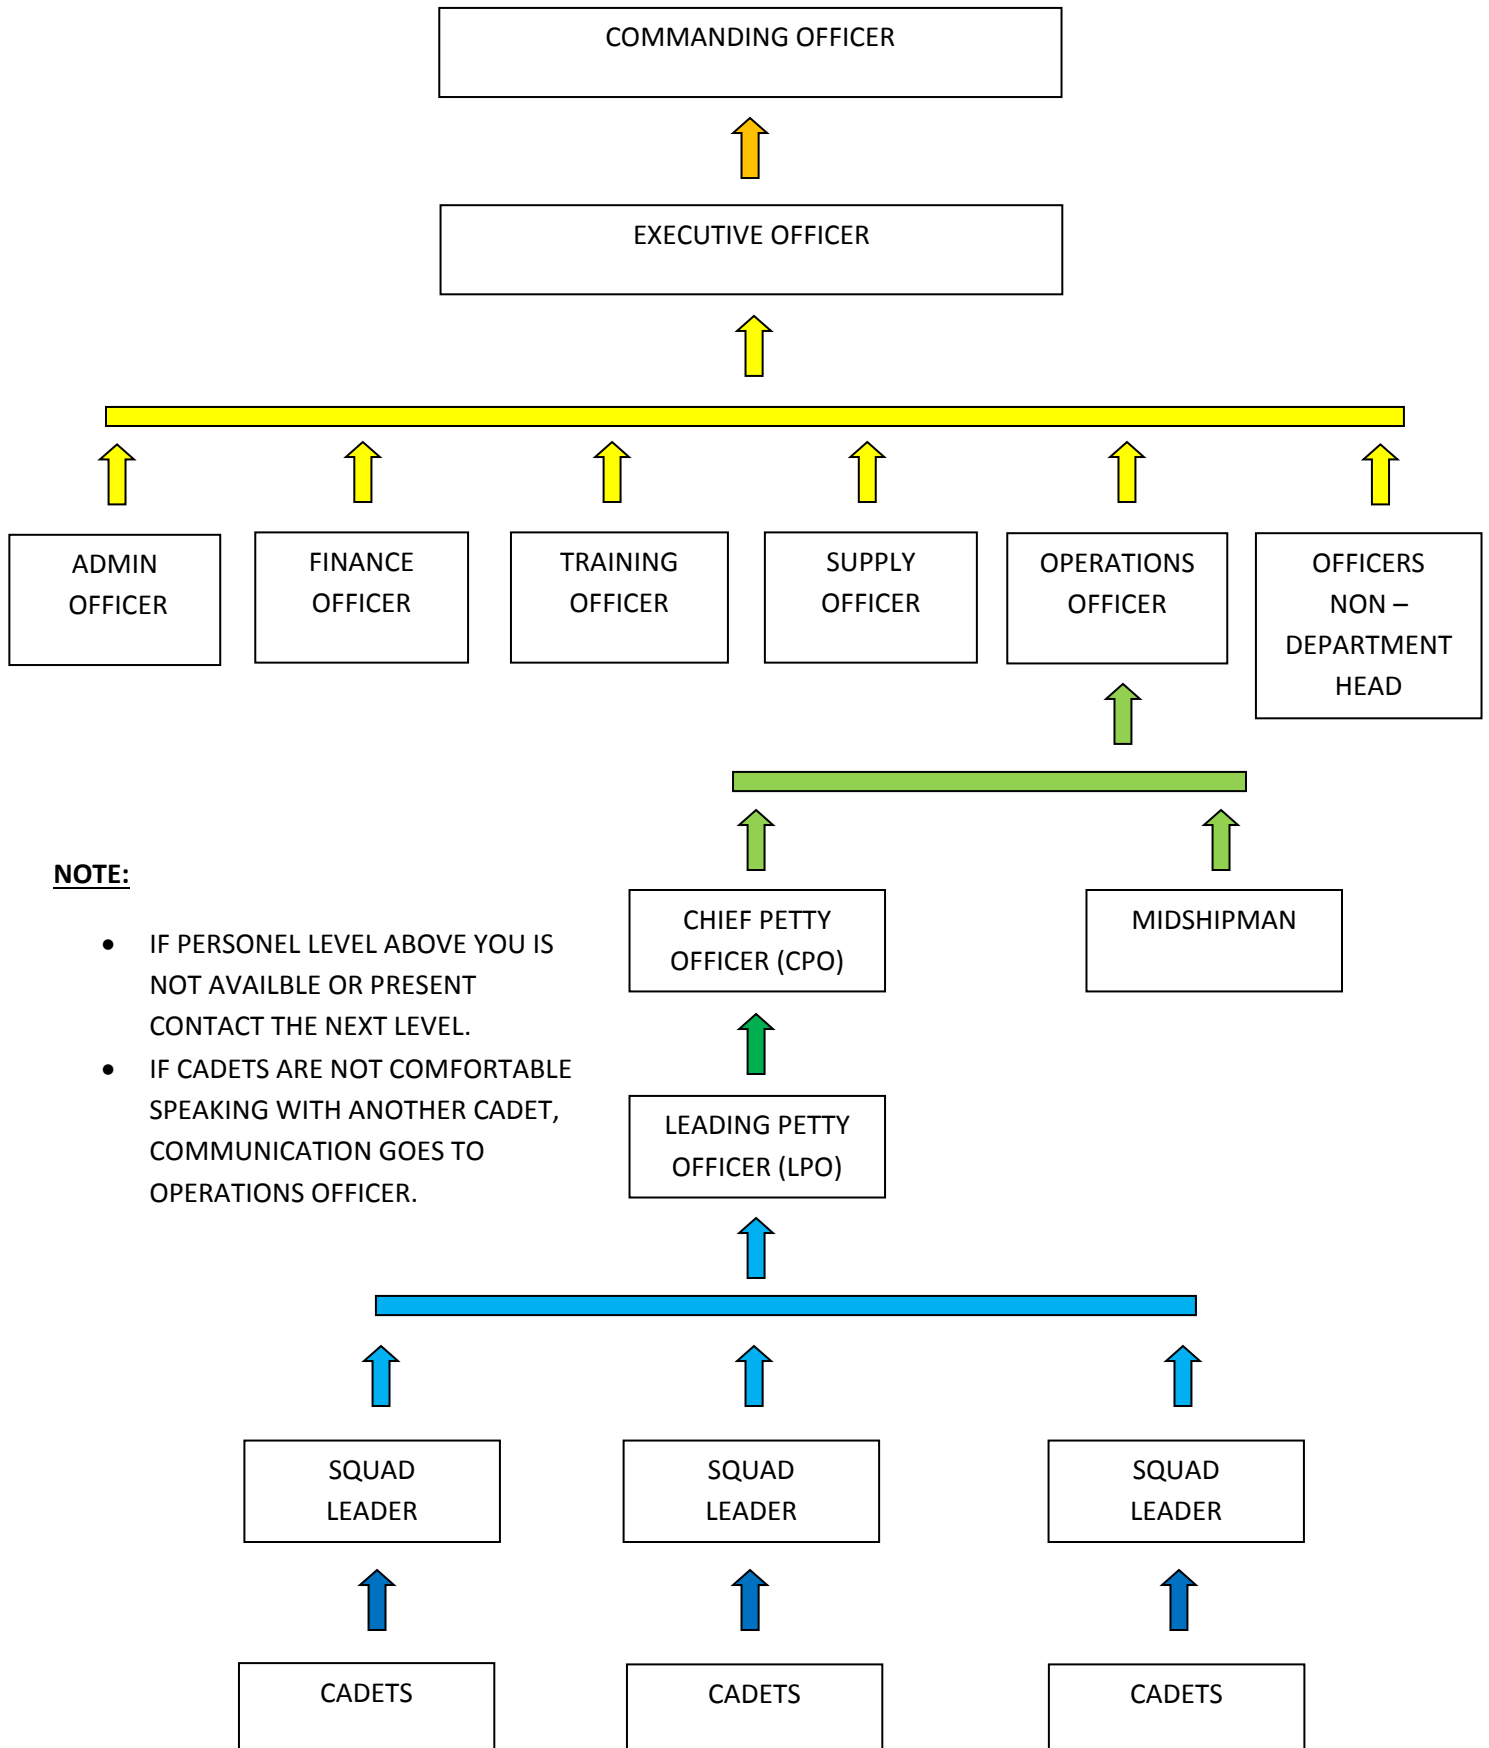

COMMODORE PERRY ORGANIZATIONAL FLOW CHART

NOTE:

- IF PERSONEL LEVEL ABOVE YOU IS NOT AVAILBLE OR PRESENT CONTACT THE NEXT LEVEL.
- IF CADETS ARE NOT COMFORTABLE SPEAKING WITH ANOTHER CADET, COMMUNICATION GOES TO OPERATIONS OFFICER.